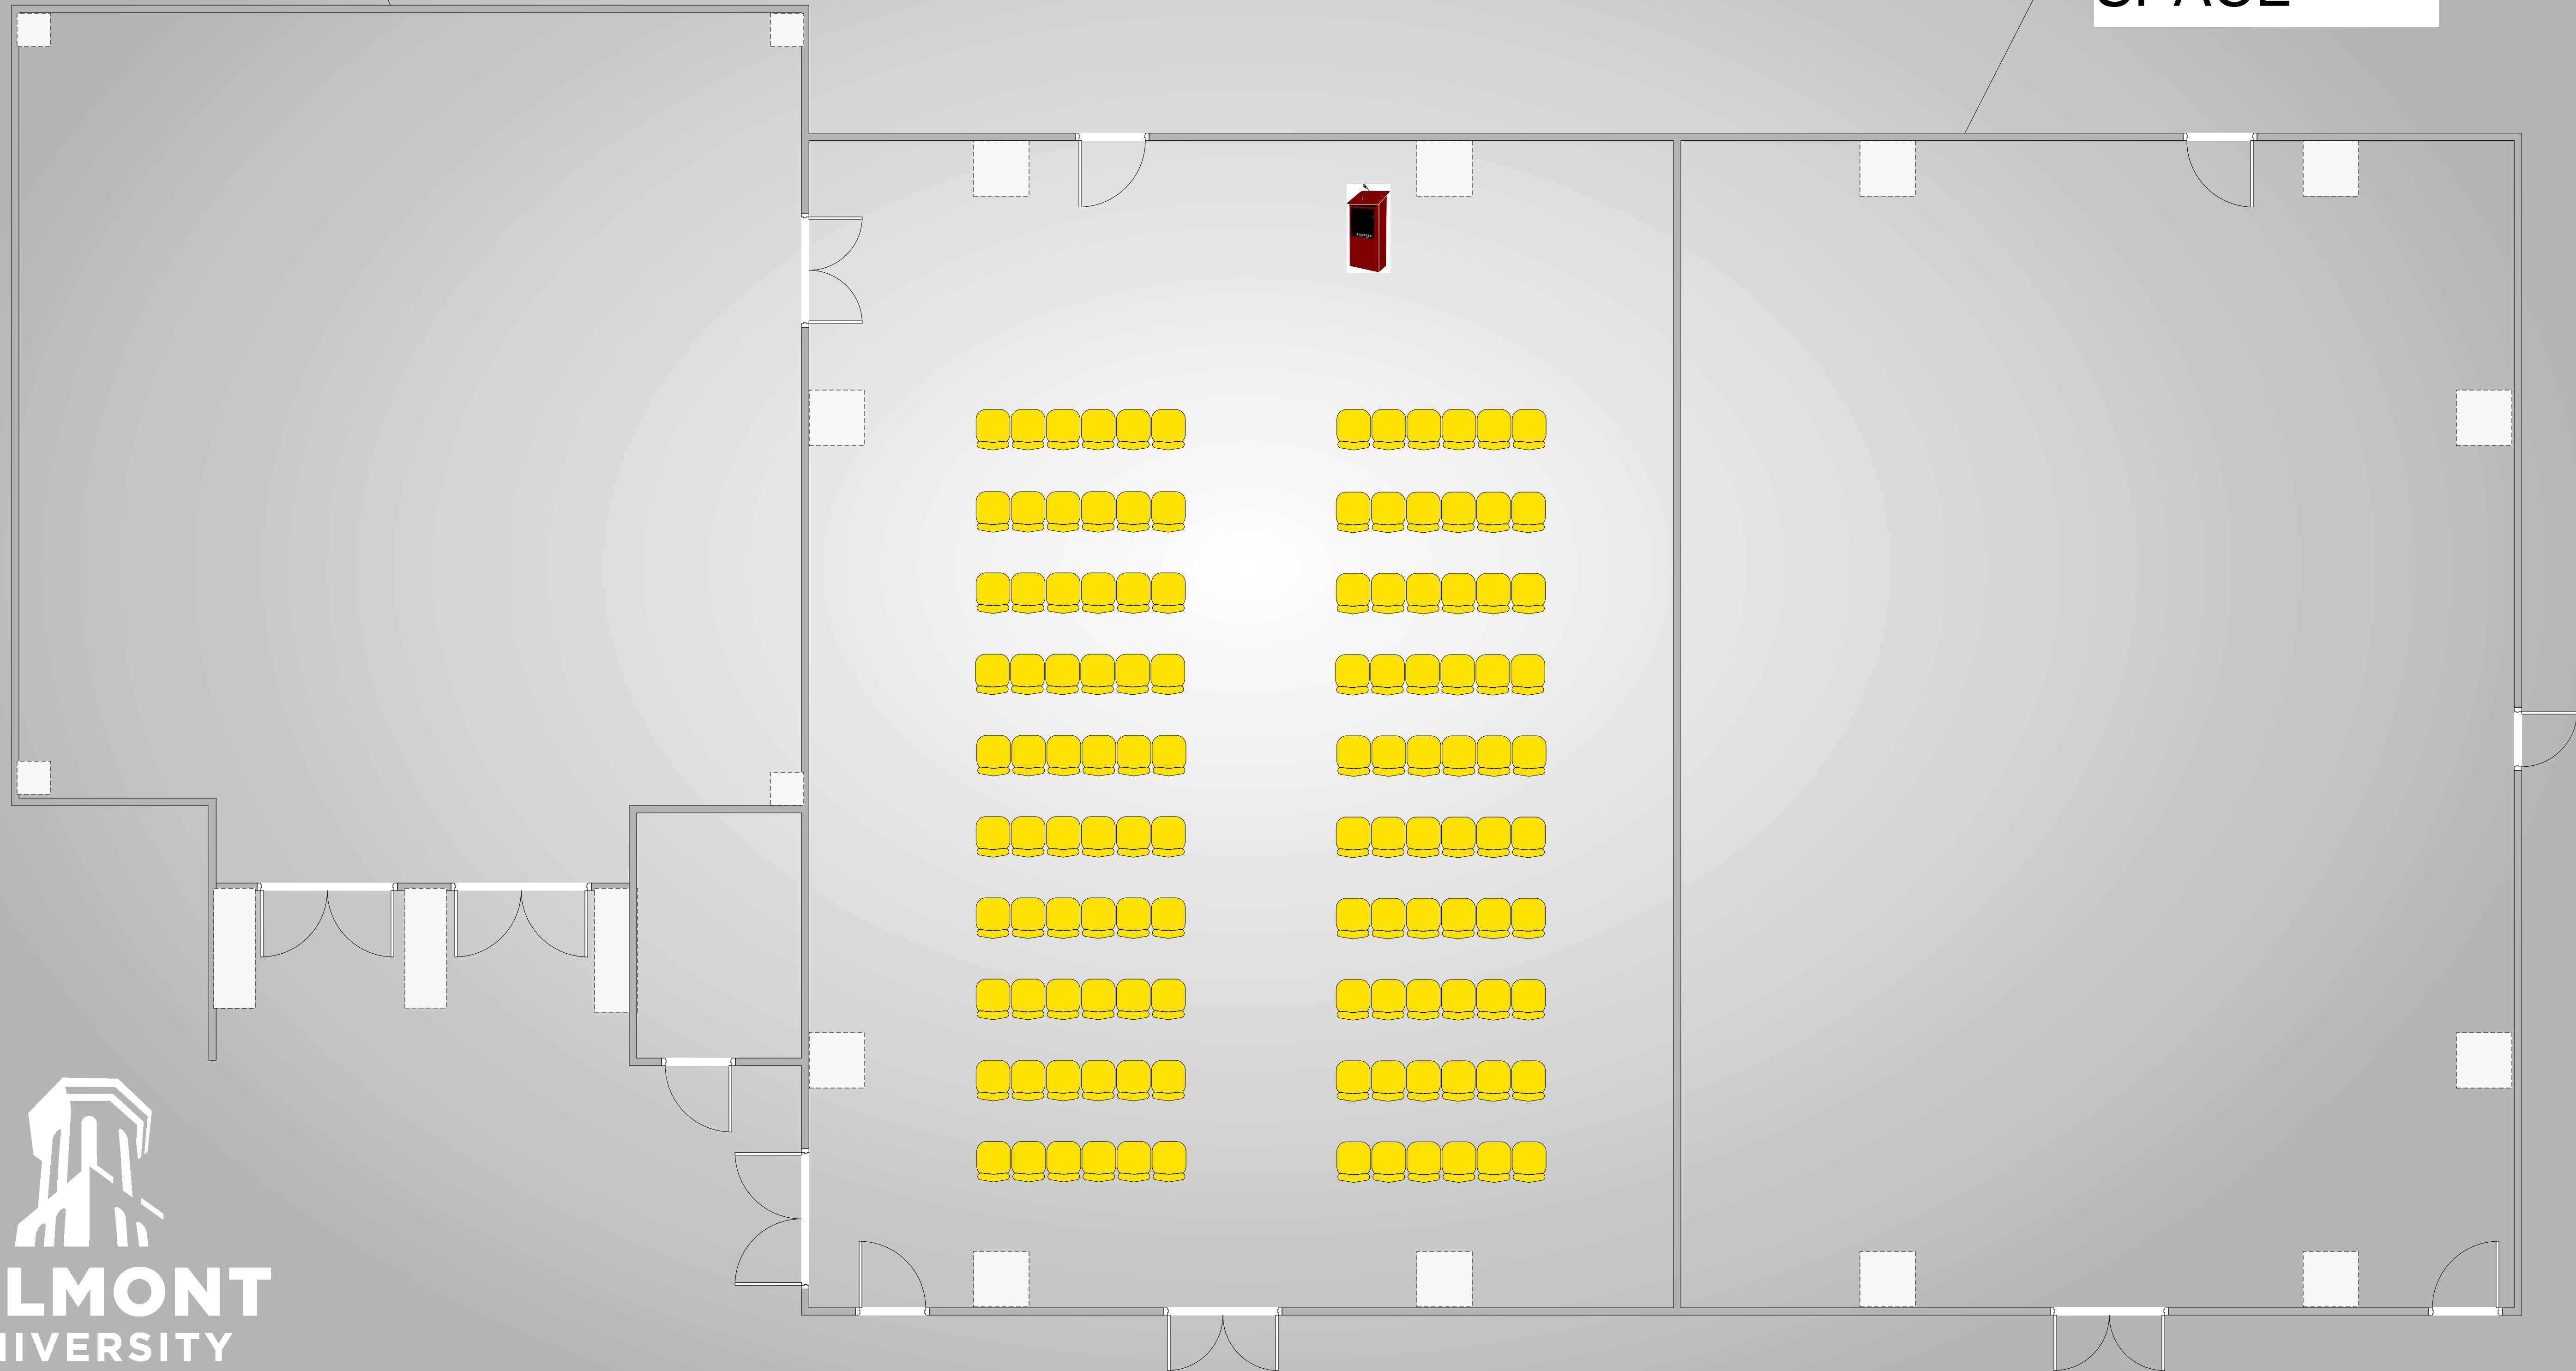

Ayers C&D Divided Max Theater for (120)

Pre-function
room

RECEPTION
SPACE

BELMONT
UNIVERSITY

Office of Strategic Venues
& Event Services