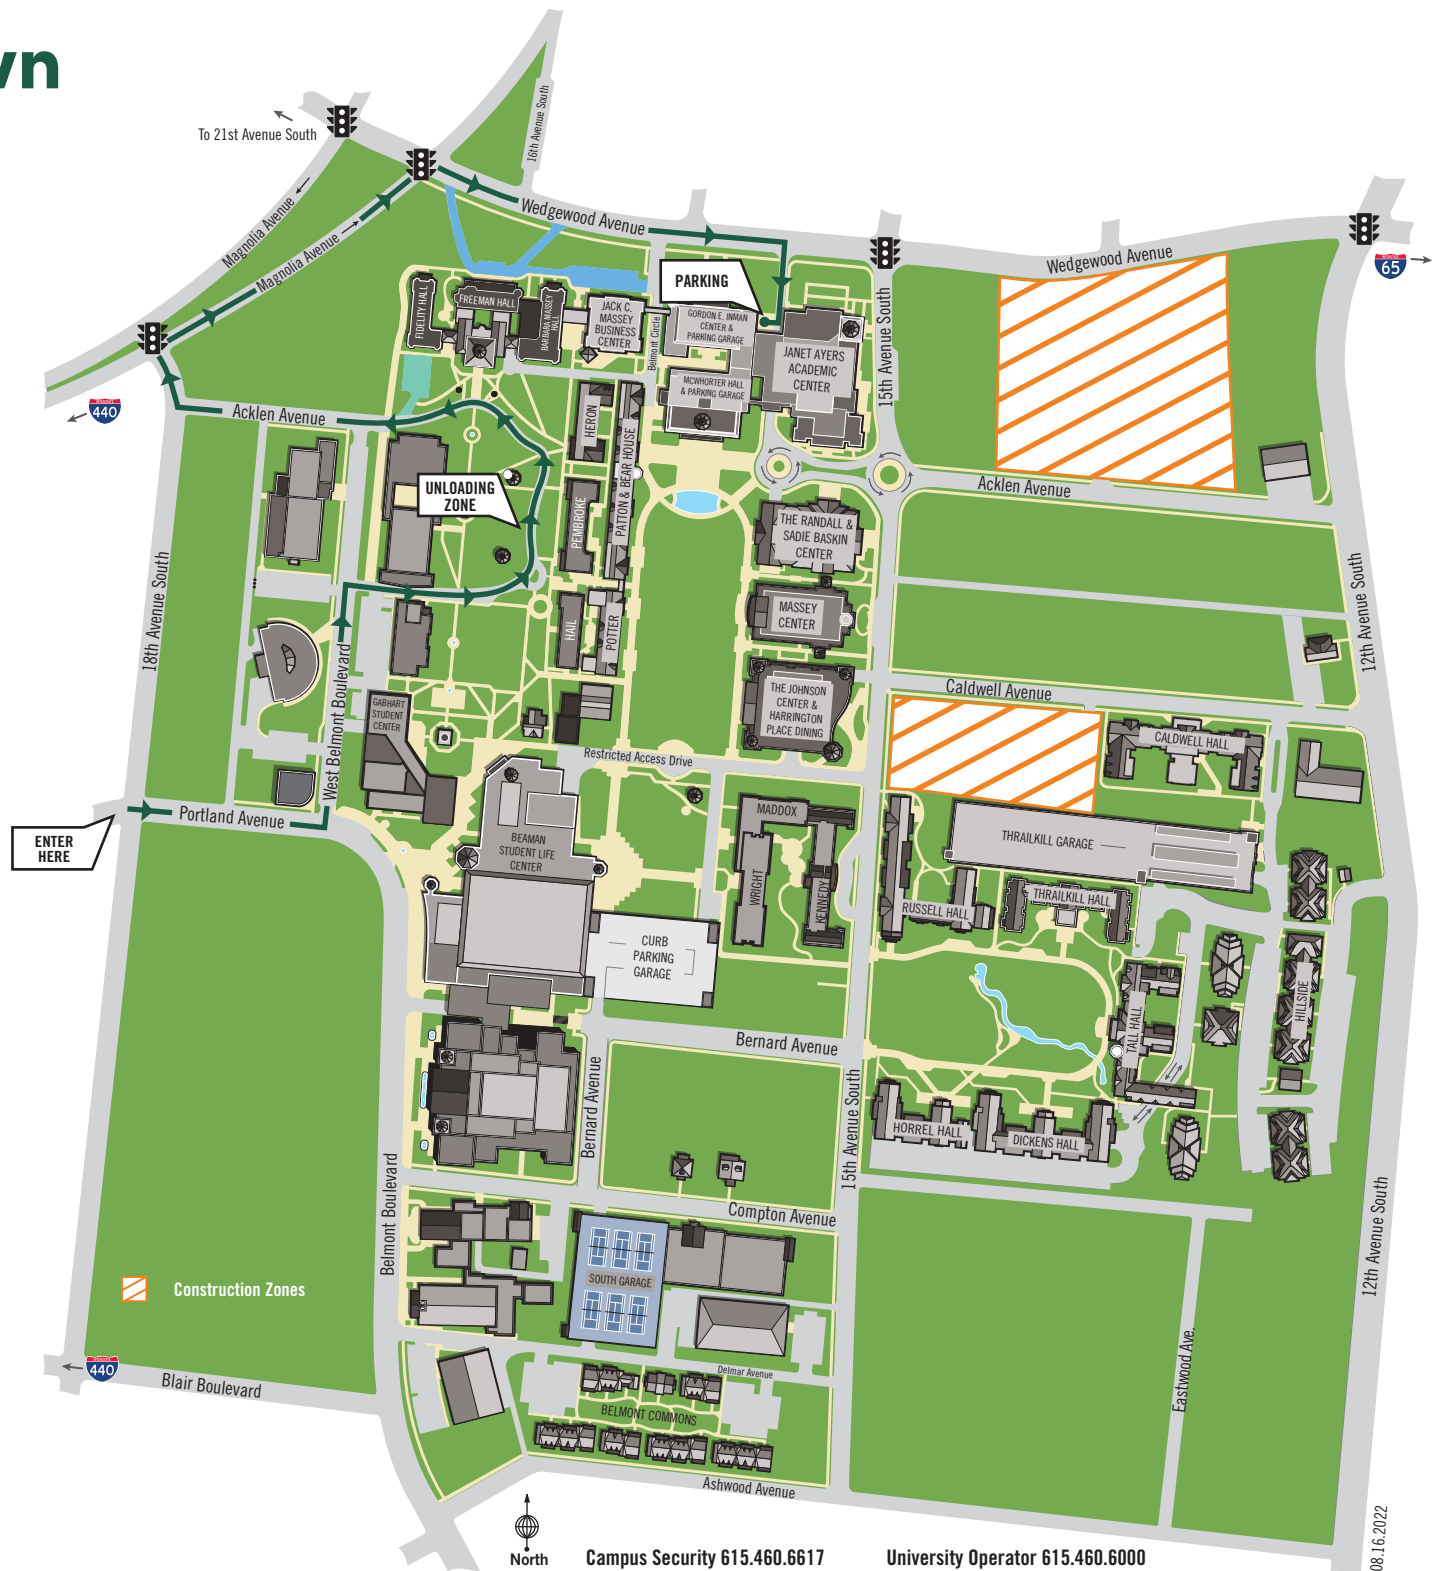

North Lawn

ENTER HERE

Construction Zones

Campus Security 615.460.6617

University Operator 615.460.6000

08.16.2022